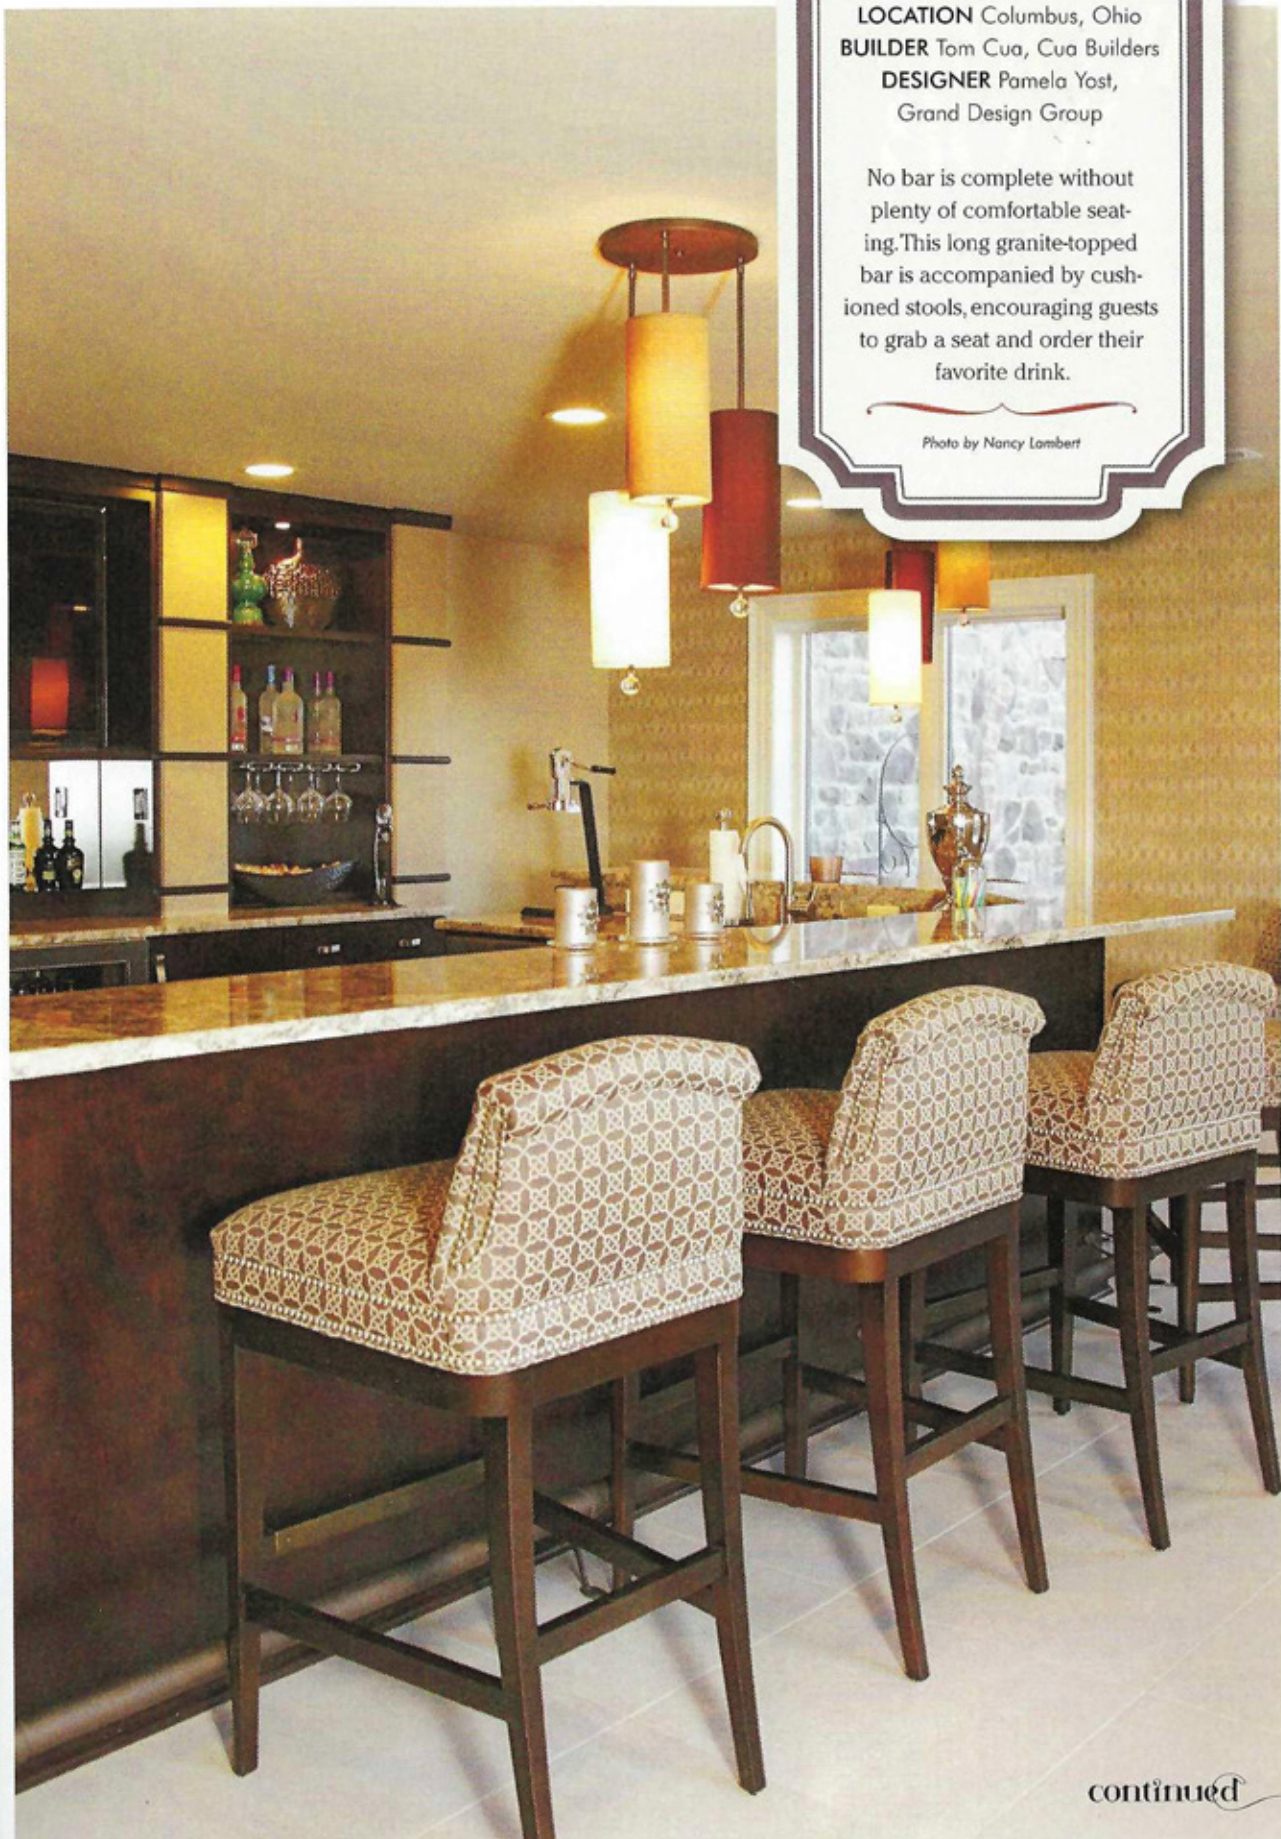

**LOCATION** Columbus, Ohio  
**BUILDER** Tom Cua, Cua Builders  
**DESIGNER** Pamela Yost,  
Grand Design Group

No bar is complete without plenty of comfortable seating. This long granite-topped bar is accompanied by cushioned stools, encouraging guests to grab a seat and order their favorite drink.

*Photo by Nancy Lambert*

*continued*